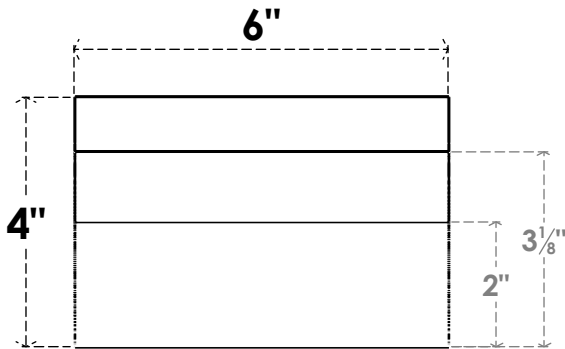

ITEM NUMBER: RFTURO060X04000X36000X004DEL00RCPR

6"W X 4"H X 36"L TIMBERTHANE ROUGH CEDAR DEL MONTE FAUX WOOD OPEN RAFTER TAIL, 4"L END, PRIMED TAN

SIDE PROFILE

FRONT PROFILE

ISOMETRIC

GENERATED DATE : 03/02/2023