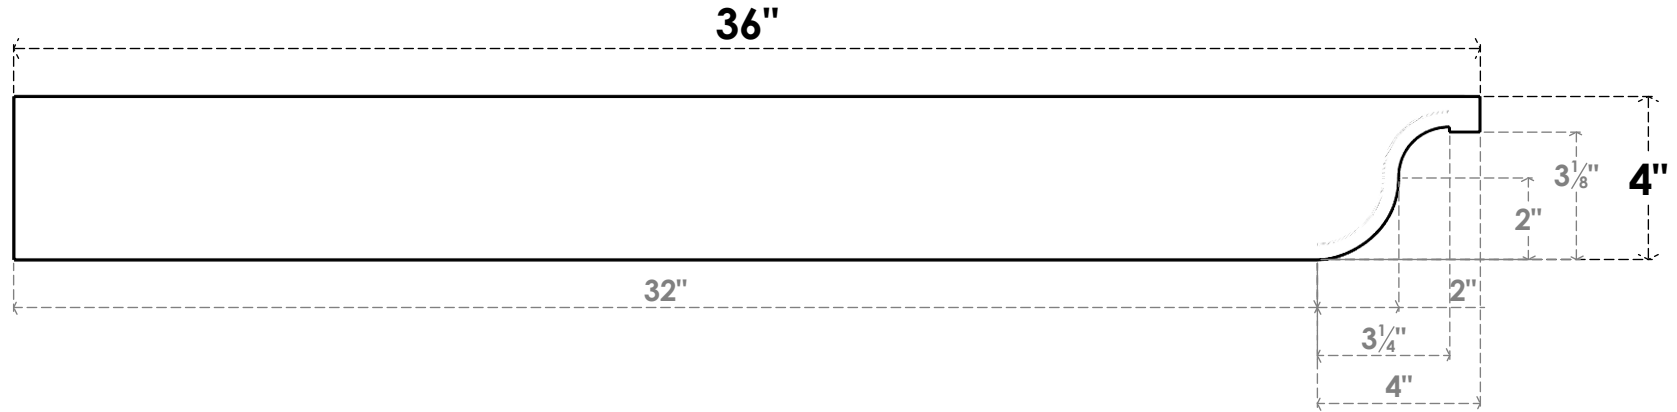

ITEM NUMBER: RFTURO060X04000X36000X004DEL00RCPR

6"W X 4"H X 36"L TIMBERTHANE ROUGH CEDAR DEL MONTE FAUX WOOD OPEN RAFTER TAIL, 4"L END, PRIMED TAN

SIDE PROFILE

FRONT PROFILE

ISOMETRIC

GENERATED DATE : 03/02/2023