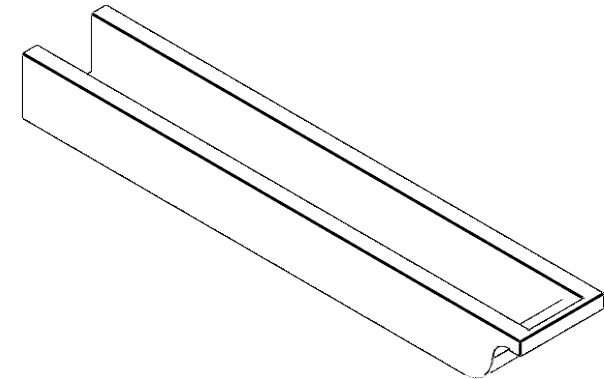

ITEM NUMBER: RFTURO060X04000X36000X004DEL00RCPR

6"W X 4"H X 36"L TIMBERTHANE ROUGH CEDAR DEL MONTE FAUX WOOD OPEN RAFTER TAIL, 4"L END, PRIMED TAN

SIDE PROFILE

FRONT PROFILE

ISOMETRIC

GENERATED DATE : 03/02/2023

EKENA MILLWORK
2300 WEST MAIN ST.
CLARKSVILLE, TX 75426
TOLL FREE: 866-607-0453
WWW.EKENAMILLWORK.COM

NOTES

1. INSTALLATION TO BE COMPLETED IN ACCORDANCE WITH MANUFACTURER'S SPECIFICATIONS.
2. DRAWING MAY NOT BE TO SCALE
3. THIS DRAWING IS INTENDED FOR DESIGN AND PLANNING PURPOSES ONLY.
4. ALL INFORMATION CONTAINED HEREIN WAS CURRENT AT THE TIME OF DEVELOPMENT BUT MUST BE REVIEWED AND APPROVED BY THE PRODUCT MANUFACTURER TO BE CONSIDERED ACCURATE.
5. TIMBERTHANE ARCHITECTURAL PRODUCTS ARE MADE FROM HIGH DENSITY URETHANE AND COME FACTORY PRIMED